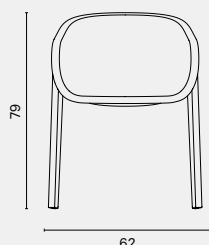

Packaging

Carton box 65 x 60 x 82 cm
Packed 1 per box

LJ 1 is a universal armchair for commercial interiors. Made from sustainable PET Felt and high-strength steel, this piece of furniture is durable and recyclable after long-time use. Suitable for office, educational and public spaces such as libraries and restaurants. LJ 1 armchair is available in eleven unique PET Felt blends. The design can be further customised with bespoke frame colour and optional seat upholstery.

Designed by **Laurens van Wieringen**