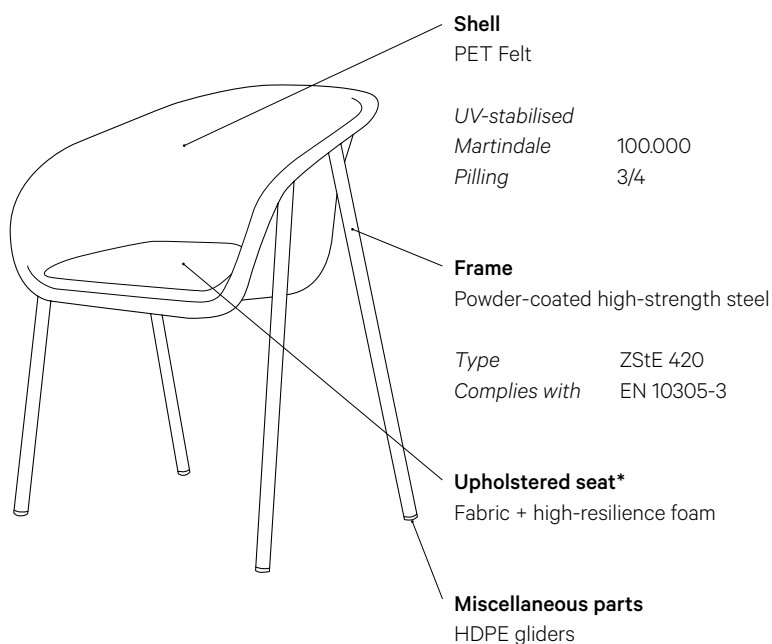

Product overview

Sustainability goals at De Vorm

We strive to do more with less when creating a comfortable living and working environment. To fulfil this purpose, we are constantly looking for sustainable materials, local suppliers and partners sharing the same values. Ensuring that our products are recycled, durable and recyclable after a long lifespan.

PET Felt technology

PET Felt is made from recycled PET bottles. Cut into smaller flakes, plastic is turned into thin fibres that are intertwined together to form a layer of felt. Further, it is pressed into the shape of a final product with the heat. As a result, PET Felt material is soft to touch and sturdy enough to be used for chair shells and room dividers. PET Felt is UV-stabilised and offers sound-dampening properties due to its open-cellular structure.

Certifications

ANS/BIFMA X5.1 - 2017 Office chairs
EN 15373:2007

Warranty terms

You can find the general warranty terms at:
www.devorm.nl/information-bank/corporate-information/warranty-terms

Care & Maintenance

For Care & Maintenance manual, please, visit our Information Bank:
www.devorm.nl/information-bank/care-n-maintenance